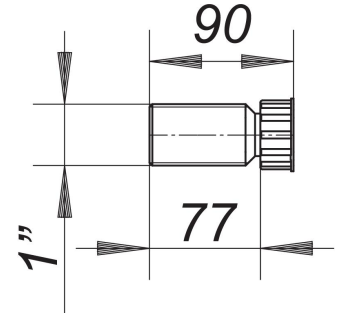

threaded inlet extension 1"

Part number: 140104
GTIN: 4001636140104
Rebate group: 1

Description:

threaded inlet extension 1"
used with 400 series concealed washing machine traps

Spare parts:

130501 washing machine or dishwasher trap type