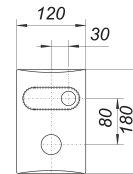

## cover plate vertical

Part number: 147011  
GTIN: 4001636147011  
Rebate group: 1

### Description:

cover plate vertical  
used with concealed washing machine trap type 406 vertical