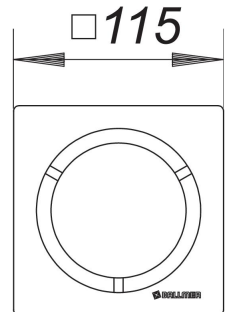

grate Saturn 115

Part number: 502353
GTIN: 4001636502353
Rebate group: 3

Description:

grate Saturn 115
for 120 x 120 mm frames and floor drains TistoPrimus
design grate, satin finish, with design Saturn

material
5 mm 316L stainless steel, 115 x 115 mm