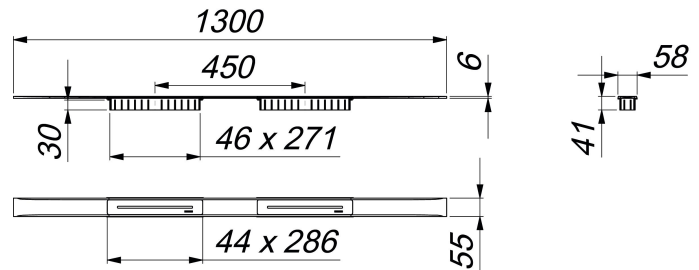

## shower channel CeraFloor Select Duo satin stainless steel, 1300 mm

Part number: 537539  
 GTIN: 4001636537539  
 Rebate group: 11

### Description:

shower channel CeraFloor Select Duo satin stainless steel, 1300 mm

for installation with drain body DallFlex Duo, DallFlex Plan Duo and DallFlex Duo vertical.

Drainage Strip with engineered precision fall, flush-mounted in the shower area. Suitable for floor finish of 10 – 32 mm and wall finish of 12 – 24 mm (including adhesive), length can be adjusted by one millimeter.

#### specification

- two cover plates
- accessories for installation and positioning
- temporary blanking plate

#### material

304 stainless steel, 6 mm solid, satin finished, load class K 3 (300 kg)