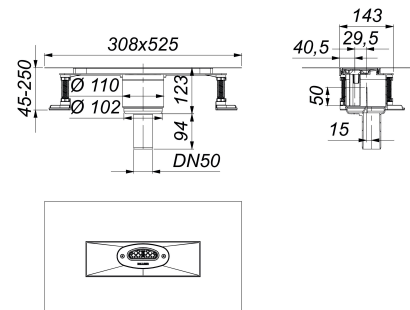

drain body DallFlex vertical, DN 50

Part number: 539076
 GTIN: 4001636539076
 Rebate group: 11

Description:

drain body DallFlex vertical, DN 50
 conforming to DIN EN 1253
 for installation with shower channels CeraFloor, CeraWall, CeraFrame, Zentrix, CeraNiveau and CeraFrame Liquid vertical.
 outlet DN 50 vertical

specification

- integrated anchors for extra grip in the screed
- flexible sealing collar for secure bonding of under-tile waterproofing
- accessories for sound insulated installation
- sound absorbing and height adjustable levelling legs
- removable trap insert, 50 mm water seal (conforming to DIN EN 1253)
- temporary blanking plate

material

Drain body and outlet polypropylene, highly impact-resistant

Flow rates tested to DIN EN 1253:

Nominal diameter	Product standard	Min. flow rate according to norm	Water level according to norm	Flow rate at water level 10 mm	Flow rate at water level 20 mm	Drainage capacity
DN 50	DIN EN 1253	0.80 l/s	20.00 mm	0.93 l/s	0.98 l/s	0.98 l/s

Spare parts:

521033 levelling kit

536297 shower channel CeraWall Individual N, 1

539144 sealing collar DallFlex

539328 trap insert DallFlex vertical