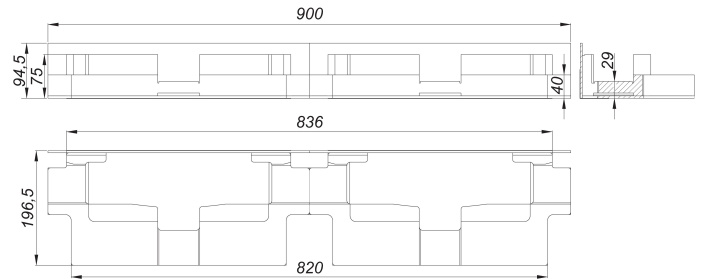

sound-insulating element DallFlex Duo

Part number: 539113
GTIN: 4001636539113
Rebate group: 11

Description:

sound-insulating element DallFlex Duo
for use with drain body DallFlex Duo and shower channels CeraWall Duo.
Tested to conform to DIN 4109/VDI 4100, certificate P-BA 148/2015.