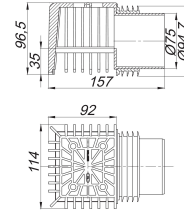

attic gravel guard with emergency drainage, 92 x 114 mm

Part number: 635457
GTIN: 4001636635457
Rebate group: 10

Description:

attic gravel guard with emergency drainage, 92 x 114 mm
for use with attic drains DallBit, PVC and FPO-PP, back-up height 35 mm