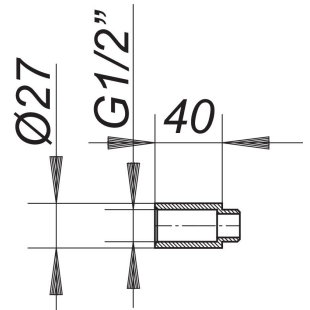

extension 40 mm for recessed on/off valve 405

Part number: 140371
GTIN: 4001636140371
Rebate group: 1

Description:

extension 40 mm for recessed on/off valve 405

Extension of 40 mm length for the 1/2" concealed on/off valve of the washing machine or dishwasher traps 405/405 E.