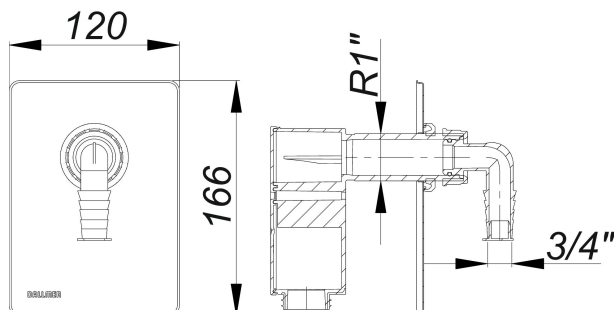

installation kit dishwasher trap 400 Vario.1

Part number: 140418
GTIN: 4001636140418
Rebate group: 1

Description:

installation kit dishwasher trap 400 Vario.1
for installation kit dishwasher trap 400 Vario

specification:

- compact recessed body
- adjustable depth threaded inlet
- angled hose connector
- stainless steel cover plate, 120 x 166 mm