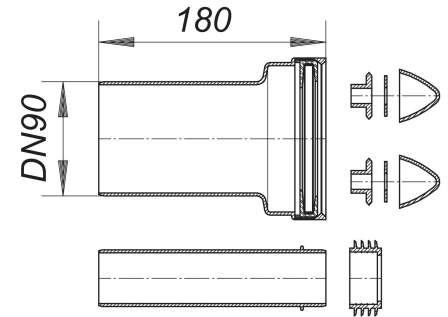

connector kit type 786 WC, DN 90

Part number: 310088
GTIN: 4001636310088
Rebate group: 2

Description:

connector kit type 786 WC, DN 90
for back to wall WC installations

specification:

- straight connector
- 180 mm long flushing tube and seal nuts
- washers and white caps

material:

black polypropylene