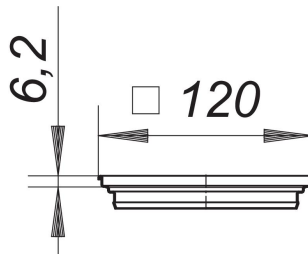

## frame CS 12, 120 x 120 mm

Part number: 495358  
GTIN: 4001636495358  
Rebate group: 5

### Description:

frame CS 12, 120 x 120 mm  
used with type CIRCO 50, CIRCO V.1 and CIRCO V.2

material:  
304 stainless steel, with threaded inserts, 120 x 120 mm, used with grates 115 x 115 mm