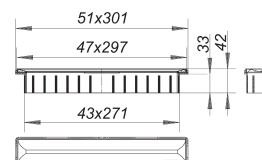

shower channel Zentrix black matt

Part number: 511331
GTIN: 4001636511331
Rebate group: 11

Description:

shower channel Zentrix black matt
for installation with drain body DallFlex, DallFlex Plan, DallFlex vertical and shower underlay DallFlex Compact, DallFlex Compact Plan.
height adjustable 11 to 38 mm with +/- 16 mm adjustment lengthways,
spigot ABS, frame 304 stainless steel, 300 x 50 mm
grate 304 stainless steel, PVD coating in black matt, load class K 3 (300 kg)
Ordering shower channel Zentrix:

Please order drain body DallFlex or shower underlay DallFlex Compact + shower channel Zentrix.