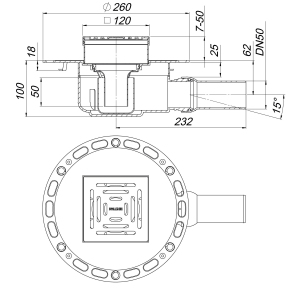

### Description:

floor drain CIRCO V.1, DN 50/DN 70, 120 x 120 mm  
 conforming to DIN EN 1253  
 only for use with CeraBoard shower underlays  
 outlet DN 50/DN 70 vertical

#### specification:

- lateral adjustable inner casing (+/- 15 mm) for connecting CeraBoard
- height adjustable levelling legs
- threaded valve
- removable trap insert, 50 mm water seal
- temporary blanking plate and assembly key

### Flow rates tested to DIN EN 1253:

Nominal diameter	Product standard	Min. flow rate according to norm	Water level according to norm
DN 50	DIN EN 1253	0.80 l/s	20.00 mm
DN 70	DIN EN 1253	0.80 l/s	20.00 mm

### Spare parts:

495358 frame CS 12, 120 x 120 mm