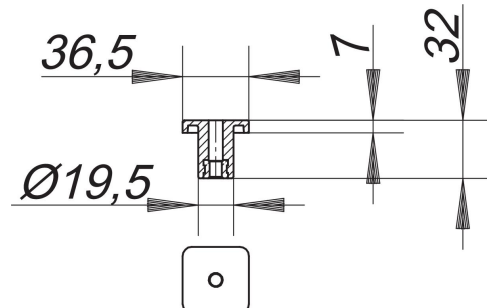

natural stone kit CeraLine built until July 2013

Part number: 520913
GTIN: 4001636520913
Rebate group: 8

Description:

natural stone kit CeraLine built until July 2013

2 nos. pedestals, extra long for installation/height adjustment of CeraLine cover plate in floors with thicker finishes, e.g. natural stone

CeraLine: kits needed

500 - 600 2

700 - 1000 3

1100 - 1200 4

1300 - 1700 5

1800 - 2000 6

Combination with

cover plate CeraLine: height adjustable

Standard 15 - 29 mm

Design 18 - 32 mm

Glass 22 - 36 mm

Teak 21 - 35 mm

Custom 29 - 43 mm