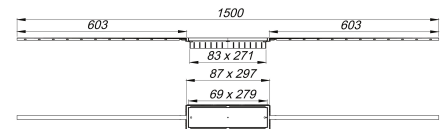

## shower channel CeraFloor Connect, black matt, 800 - 1500 mm

---

Part number: 527509  
GTIN: 4001636527509  
Rebate group: 11

---

---

### Description:

shower channel CeraFloor Connect, black matt, 800 - 1500 mm