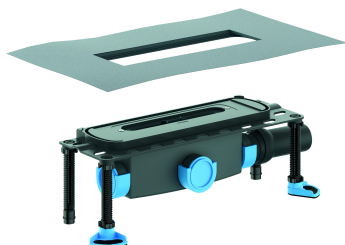

Part number: 539557
 GTIN: 4001636539557
 Rebate group: 11

Description:

conforming to DIN EN 1253
 for installation with shower channels CeraFloor, CeraWall, CeraFrame Individual, Zentrix, CeraNiveau and CeraFrame Liquid.

SPECIFICATION

- integrated anchors for extra grip in the screed
- flexible sealing collar for secure bonding of under-tile waterproofing
- accessories for sound insulated installation
- sound absorbing and height adjustable levelling legs
- removable trap insert, 50 mm water seal (conforming to DIN EN 1253)
- temporary blanking plate