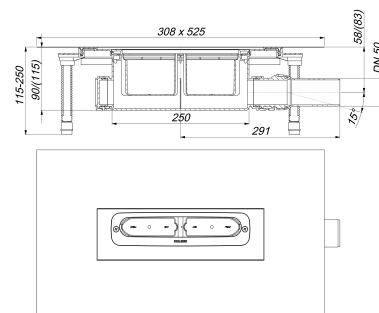

Part number: 539557
 GTIN: 4001636539557
 Rebate group: 11

Description:

conforming to DIN EN 1253
 for installation with shower channels CeraFloor, CeraWall, CeraFrame Individual, Zentrix, CeraNiveau and CeraFrame Liquid.

SPECIFICATION

- integrated anchors for extra grip in the screed
- flexible sealing collar for secure bonding of under-tile waterproofing
- accessories for sound insulated installation
- sound absorbing and height adjustable levelling legs
- removable trap insert, 50 mm water seal (conforming to DIN EN 1253)
- temporary blanking plate

MATERIAL

polypropylene

Flow rates tested to:

Nominal diameter	Product standard	Min. flow rate according to norm	Water level according to norm	Flow rate at water level 10 mm	Flow rate at water level 20 mm
DN 50	DIN EN 1253	0.80 l/s	20.00 mm	0.80 l/s	1.10 l/s