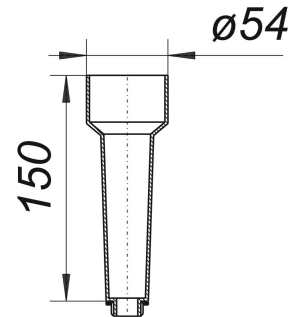

## testing funnel, 1/2"

Part number: 724847  
GTIN: 4001636724847  
Rebate group: 3

### Description:

testing funnel, 1/2"  
for checking sealing on Ballstau 110 drain and Stausafe anti-flooding valves