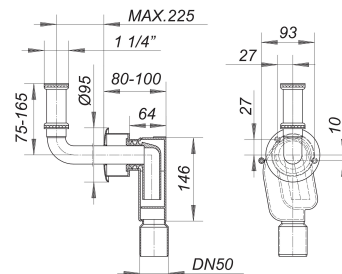

concealed trap type 300 CR, 1 1/4" x DN 50

Part number: 130228
GTIN: 4001636130228
Rebate group: 1

Description:

concealed trap type 300 CR, 1 1/4" x DN 50
conforming to DIN 19541

specification:

- space saving built-in trap body
- height adjustable inlet
- escutcheon
- removable trap insert

material:

trap in polypropylene
inlet c.p. brass, escutcheon stainless steel

Spare parts:

140005 elbow types 320, 1 1/4" x DN 32

143020 trap insert for 300, 310