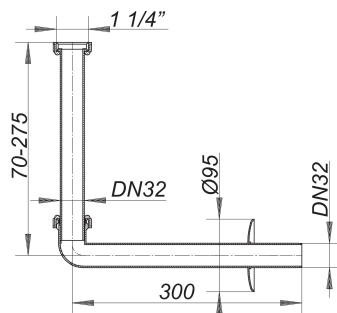

elbow types 321, 1 1/4" x DN 32

Part number: 140029
GTIN: 4001636140029
Rebate group: 1

Description:

elbow types 321, 1 1/4" x DN 32
for use with concealed trap types 300, 300 PC and 310
white PP, with height adjustable inlet, back nut and ABS escutcheon d: 95 mm

Spare parts:

130211 concealed trap type 300 CR, 1 1/4" x DN

130327 concealed trap type 310 CR, 1 1/4" x DN

130235 concealed trap type 300 KS, 1 1/4" x DN