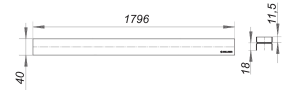

cover plate CeraLine Individual, 1800 mm

Part number: 524416
GTIN: 4001636524416
Rebate group: 8

Description:

cover plate CeraLine Individual, 1800 mm

Cover plate for all CeraLine channels, with recess for customer's individual floor finish, suitable for all tile, stone finishes 16–30-mm (incl. adhesive), 40-mm wide

material

304 stainless steel, load class K-3-(300-kg)