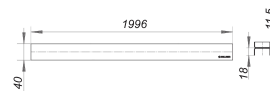

cover plate CeraLine Individual, 2000 mm

Part number: 524430

GTIN: 4001636524430

Rebate group: 8

Description:

cover plate CeraLine Individual, 2000 mm

Cover plate for all CeraLine channels, with recess for customer's individual floor finish, suitable for all tile, stone finishes 16–30-mm (incl. adhesive), 40-mm wide

material

304 stainless steel, load class K-3-(300-kg)