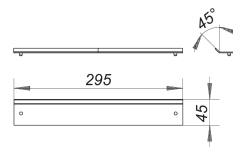

cover plate CeraWall Individual natural stone

Part number: 535030
GTIN: 4001636535030
Rebate group: 11

Description:

cover plate CeraWall Individual natural stone

Cover plate for shower channel CeraWall Individual, for flooring with polished cut edges or self-colour floor finish (e.g. natural stone, porcelain stoneware tiles).

material:

304 stainless steel

for flooring with polished cut edges or self-colour floor finish

(e.g. natural stone, porcelain stoneware tiles).

Ordering CeraWall Individual:

Please order drain body DallFlex or shower underlay DallFlex Wall + shower channel CeraWall Individual + cover plate as three components.