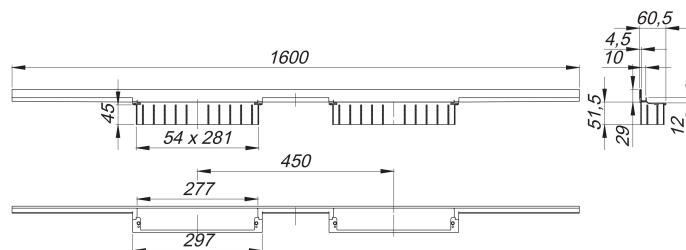

shower channel CeraWall Individual Duo, 1600 mm

Part number: 536051
 GTIN: 4001636536051
 Rebate group: 11

Description:

shower channel CeraWall Individual Duo, 1600 mm

for installation with drain body DallFlex Duo, DallFlex Duo Plan and DallFlex Duo vertical.

Concealed channel with integrated fall, for installation at the junction of wall and floor. Suitable for wall and floor finish 12 to 24 mm (including adhesive), length can be adjusted by one millimeter.

specification

- self-adhesive security tape S 3 with cut-resistant stainless steel mesh and sound insulation
- accessories for installation and positioning
- scribe template
- construction and sealing adhesive
- temporary blanking plate

material

304 stainless steel

Ordering CeraWall Individual Duo:

Please order drain body DallFlex Duo + shower channel Individual Duo + cover plate Duo as three separate components.

Spare parts:

535559

535580