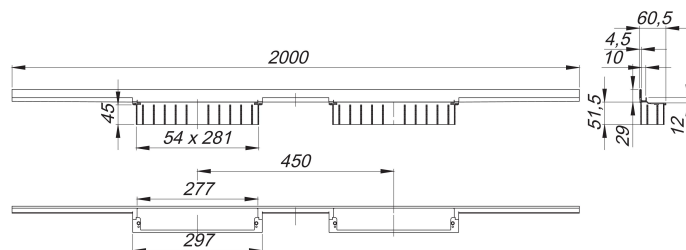

## shower channel CeraWall Individual Duo, 2000 mm

Part number: 536099  
 GTIN: 4001636536099  
 Rebate group: 11

### Description:

shower channel CeraWall Individual Duo, 2000 mm

for installation with drain body DallFlex Duo, DallFlex Duo Plan and DallFlex Duo vertical.

Concealed channel with integrated fall, for installation at the junction of wall and floor. Suitable for wall and floor finish 12 to 24 mm (including adhesive), length can be adjusted by one millimeter.

#### specification

- self-adhesive security tape S 3 with cut-resistant stainless steel mesh and sound insulation
- accessories for installation and positioning
- scriber template
- construction and sealing adhesive
- temporary blanking plate

#### material

304 stainless steel

Ordering CeraWall Individual Duo:

Please order drain body DallFlex Duo + shower channel Individual Duo + cover plate Duo as three separate components.