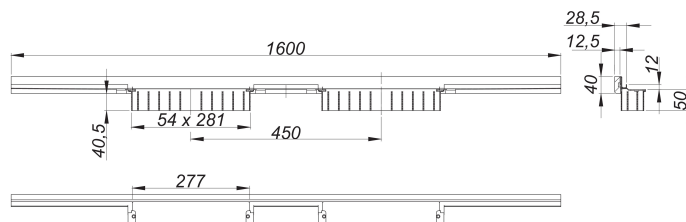

shower channel CeraWall Individual N Duo, 1600 mm

Part number: 536341
 GTIN: 4001636536341
 Rebate group: 11

Description:

shower channel CeraWall Individual N Duo, 1600 mm
 for installation with drain body DallFlex Duo, DallFlex Duo Plan and DallFlex Duo vertical.
 Concealed channel with integrated fall, for installation at the junction of wall and floor.
 Suitable for natural stone floor and wall finish 24 to 32 mm (including adhesive), length can be adjusted by one millimeter.

specification

- self-adhesive security tape S 3 with cut-resistant stainless steel mesh and sound insulation
- accessories for installation and positioning
- scriber template
- temporary blanking plate

material

304 stainless steel

Ordering CeraWall Individual N Duo:

Please order drain body DallFlex Duo + shower channel CeraWall Individual N Duo + cover plate CeraWall Individual Duo as three separate components.