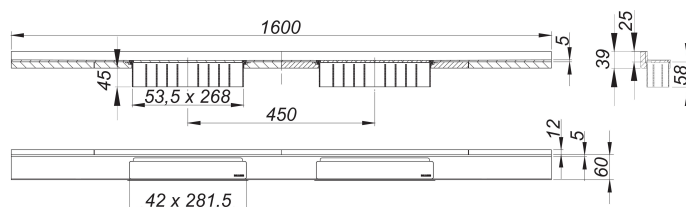

shower channel CeraWall Select N Duo polished stainless steel, 1600 mm

Part number: 536686
 GTIN: 4001636536686
 Rebate group: 11

Description:

shower channel CeraWall Select N Duo polished stainless steel, 1600 mm
 for installation with drain body DallFlex Duo, DallFlex Duo Plan and DallFlex Duo vertical.
 Drainage-strip with engineered precision fall, visibly installed at the junction of wall and floor. Suitable for natural stone floor and wall finish 24 – 32 mm (including adhesive), length can be adjusted by one millimeter.

specification

- two cover plates
- self-adhesive security tape S 3 with cut-resistant stainless steel mesh and sound insulation
- accessories for installation and positioning
- temporary blanking plate with integrated level

material

304 stainless steel, mirror polished

Ordering CeraWall Select N Duo:

Please order drain body DallFlex Duo + shower channel Cerawall Select N Duo as two separate components.