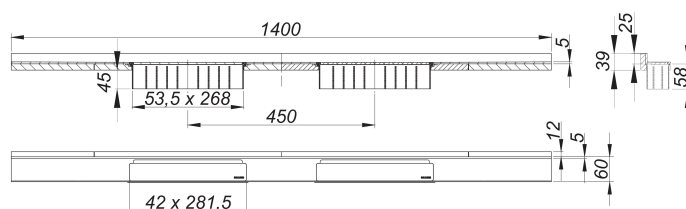

shower channel CeraWall Select N Duo satin stainless steel, 1400 mm

Part number: 536822
 GTIN: 4001636536822
 Rebate group: 11

Description:

shower channel CeraWall Select N Duo satin stainless steel, 1400 mm

for installation with drain body DallFlex Duo, DallFlex Duo Plan and DallFlex Duo vertical.

Drainage-strip with engineered precision fall, visibly installed at the junction of wall and floor. Suitable for natural stone floor and wall finish 24 – 32 mm (including adhesive), length can be adjusted by one millimeter.

specification

- two cover plates
- self-adhesive security tape S 3 with cut-resistant stainless steel mesh and sound insulation
- accessories for installation and positioning
- temporary blanking plate with integrated level