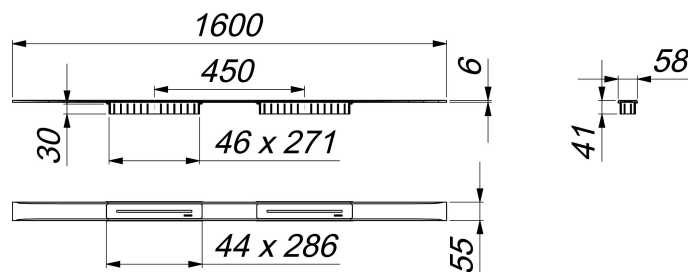

shower channel CeraFloor Select Duo black matt, 1600 mm

Part number: 537706
 GTIN: 4001636537706
 Rebate group: 11

Description:

shower channel CeraFloor Select Duo black matt, 1600 mm

for installation with drain body DallFlex Duo, DallFlex Plan Duo and DallFlex Duo vertical.

Drainage Strip with engineered precision fall, flush-mounted in the shower area. Suitable for floor finish of 10 – 32 mm and wall finish of 12 – 24 mm (including adhesive), length can be adjusted by one millimeter.

specification

- two cover plates
- accessories for installation and positioning
- temporary blanking plate

material

304 stainless steel, 6 mm solid, load class K 3 (300 kg), PVD coating in black matt

Ordering CeraFloor Select Duo: