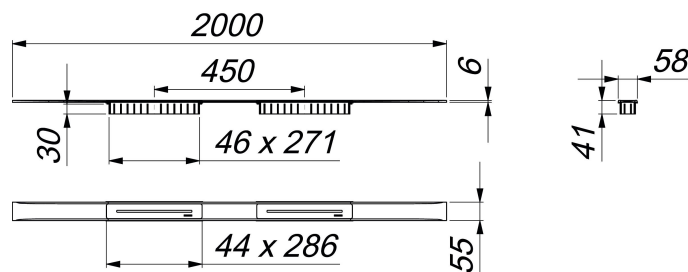

## shower channel CeraFloor Select Duo black matt, 2000 mm

Part number: 537775  
 GTIN: 4001636537775  
 Rebate group: 11

### Description:

shower channel CeraFloor Select Duo black matt, 2000 mm

for installation with drain body DallFlex Duo, DallFlex Plan Duo and DallFlex Duo vertical.

Drainage Strip with engineered precision fall, flush-mounted in the shower area. Suitable for floor finish of 10 – 32 mm and wall finish of 12 – 24 mm (including adhesive), length can be adjusted by one millimeter.

specification

- two cover plates
- accessories for installation and positioning
- temporary blanking plate

material

304 stainless steel, 6 mm solid, load class K 3 (300 kg), PVD coating in black matt

Ordering CeraFloor Select Duo: