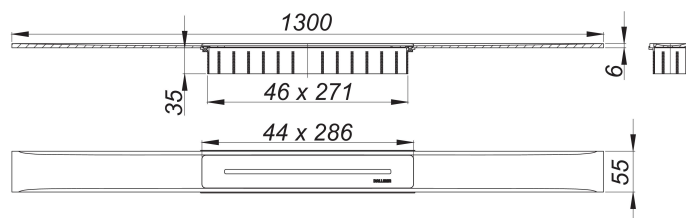

shower channel CeraFloor Select, polished stainless steel, 1300 mm

Part number: 538178

GTIN: 4001636538178

Rebate group: 11

Description:

shower channel CeraFloor Select, polished stainless steel, 1300 mm

for installation with drain body DallFlex, DallFlex Plan, DallFlex vertical and shower underlay DallFlex Floor, DallFlex Floor Plan, DallFlex Wall, DallFlex Wall Plan.

Drainage Strip with engineered precision fall, flush-mounted in the shower area. Suitable for floor finish of 10 – 32 mm and wall finish of 12 – 24 mm (including adhesive), length can be adjusted by one millimeter.

specification

- cover plate
- accessories for installation and positioning
- temporary blanking plate

material

304 stainless steel, 6 mm solid, mirror polished, load class K 3 (300 kg)

Ordering CeraFloor Select: