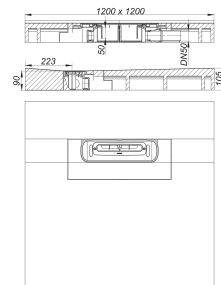

shower underlay DallFlex Floor D, DN 50, 1,2 x 1,2 m

Part number: 540157
 GTIN: 4001636540157
 Rebate group: 11

Description:

shower underlay DallFlex Floor D, DN 50, 1,2 x 1,2 m
 with drain point positioned near the wall for installation with CeraFloor shower channels.
 Outlet DN 50 horizontal, can be positioned on three sides without tools, with ball-joint, adjustable 0 – 15 degrees

specification

- DallFlex drain body system as per DIN EN 1253
- flexible sealing collar for secure bonding of under-tile waterproofing
- removable trap insert, 50 mm water seal (conforming to DIN EN 1253)
- temporary blanking plate
- suitable for wheelchairs if tile size > 5 x 5 cm