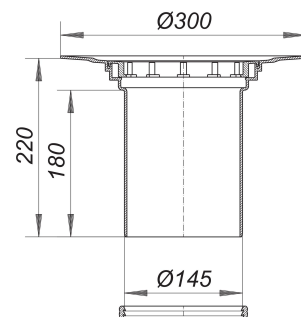

raising piece type 550 without sealing kit S 15

Part number: 560018
GTIN: 4001636560018
Rebate group: 3

Description:

raising piece type 550 without sealing kit S 15
used with floor drain types 54/55, 57/58, 61 and 61/1

specification

- S 15 seal
- temporary blanking plate

material

polypropylene

Spare parts:

590091 centralising ring for drain bodies type