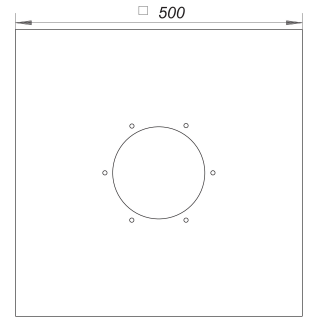

## waterproofing collar type 65, EPDM, 500 x 500 mm

Part number: 790224  
GTIN: 4001636790224  
Rebate group: 10

### Description:

waterproofing collar type 65, EPDM, 500 x 500 mm  
cut from single-ply membrane material, used with suitable roof drain types 62, 64, renova roof drain 63 T as well as type 630 raising pieces