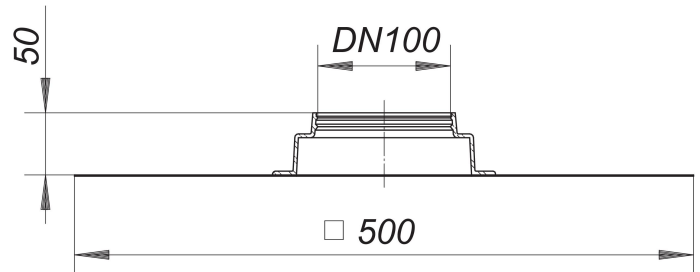

pipe sleeve Tisto, DN 100

Part number: 893062
GTIN: 4001636893062
Rebate group: 4

Description:

pipe sleeve Tisto, DN 100
seals around a pipe where it penetrates a slab
with integral Tisto membrane collar 500 x 500 mm