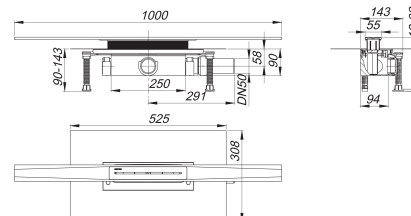

shower channel kit CeraFloor Pure, DN 50, 1000 mm

Numer artykułu: 539878

GTIN: 4001636539878

Grupa rabatowa: 11

Opis:

shower channel kit CeraFloor Pure, DN 50, 1000 mm

Drainage strip with integrated transverse fall, flush-mounted in the shower area.

Suitable for floor finish of 12 – 32 mm and wall finish of 12 – 24 mm (including adhesive), length can be adjusted by one millimeter.

SPECIFICATION

- Cover plate
- Accessories for installation and positioning
- Temporary blanking plate

MATERIAL

304 stainless steel, 1.5 mm, load class K 3 (300 kg)

DALLMER Drain body DallFlex

Conforming to DIN EN 1253

Outlet DN 50 horizontal, can be positioned on three sides without tools, with ball-joint, adjustable 0 – 15 degrees. Build-in height 90 mm, removable trap insert with 50 mm water seal.

MATERIAL

Drain body polypropylene, outlet DN 50 polypropylene, outlet DN 40 polyethylene