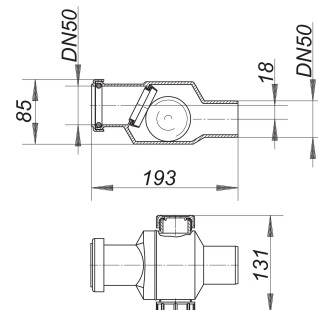

Zawór zwrotny RS 4.5, DN 50

Numer artykułu: 840028

GTIN: 4001636840028

Grupa rabatowa: 3

Opis:

Zawór zwrotny RS 4.5, DN 50

do montażu poziomego i pionowego, z wbudowanym zaworem kulowym materiał: korpus z polipropylenu
z dwoma zamknięciami rewizyjnymi

RS 4 non-return valves give a practical solution to back-flow in "problem" installations. The rising-ball mechanism prevents water flowing back into baths or showers.

Type RS 4 non-return valves are used to prevent back-flow in pipework, but should not be regarded as anti-flooding valves conforming to DIN 1997. These non-return valves are not permitted to be installed instead of anti-flooding valves below flood level.